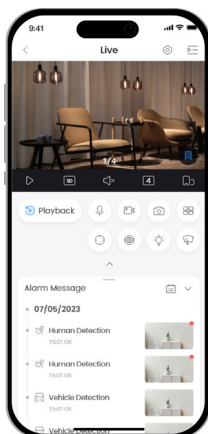

Dual 3K

Clear images with sharp details

Dual-lens, Double Vision

One camera, double the protection

Adjustable Dual-lens Angles

See all around with adjustable lenses

Dual Channel Smart Detection

Smart detection for both lenses to focus on what matters

Accurately detects abnormal sounds and sends alarm information

Micro SD Card

Low-cost storage

Bluetooth Pairing

Fast pairing with Bluetooth

Dual-Band Wi-Fi 6

The perfect integration of speed and anti-interference.

Upgrade Your Experience with DMSS

Dahua Mobile Security Surveillance (DMSS) is a professional remote surveillance management platform that offers remote monitoring, device migration, and sharing. When connected to the internet, the platform provides real-time alerts to improve surveillance efficiency and grant flexibility in security management.