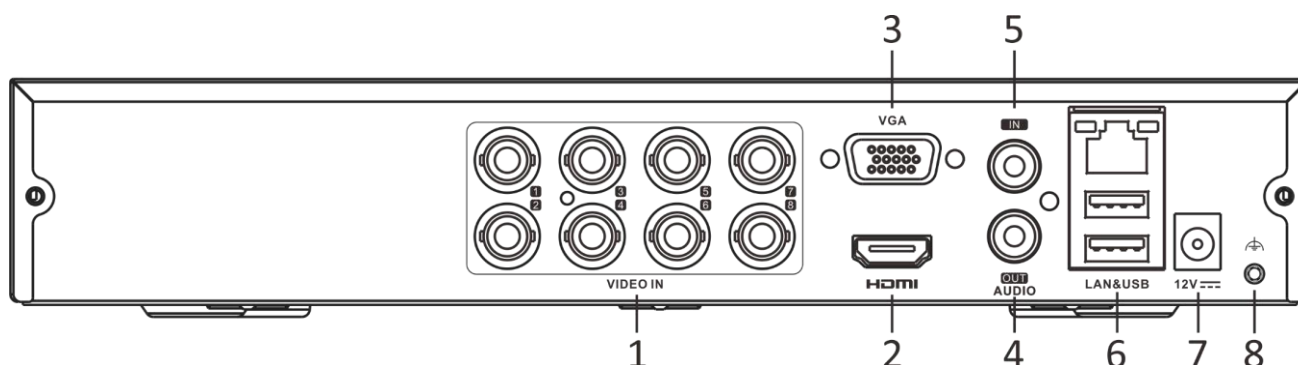

Analog Video Input	8-ch BNC interface (1.0 Vp-p, 75 Ω), supporting coaxitron connection
HDTVI Input	4 MP, 3 MP, 1080p25, 1080p30, 720p25, 720p30, 720p50, 720p60
AHD Input	4 MP, 1080p25, 1080p30, 720p25, 720p30
HDCVI Input	4 MP, 1080p25, 1080p30, 720p25, 720p30
CVBS Input	Support
HDMI Output	1-ch, 1920 × 1080/60Hz, 1280 × 1024/60Hz, 1280 × 720/60Hz, 1024 × 768/60Hz
VGA Output	1-ch, 1920 × 1080/60Hz, 1280 × 1024/60Hz, 1280 × 720/60Hz, 1024 × 768/60Hz
Video Output Mode	HDMI/VGA simultaneous output
Audio Input	1-ch, RCA (2.0 Vp-p, 1 KΩ) 8-ch via coaxial cable
Audio Output	1-ch, RCA (Linear, 1 KΩ)
Two-Way Audio	1-ch, RCA (2.0 Vp-p, 1 KΩ) (using the first audio input)
Synchronous Playback	8-ch
Network	
Total Bandwidth	96 Mbps
Remote Connection	64
Network Protocol	TCP/IP, PPPoE, DHCP, Hik-Connect, DNS, DDNS, NTP, SADP, NFS, iSCSI, UPnP™, HTTPS, ONVIF
Network Interface	1, RJ45 10M/100M self-adaptive Ethernet interface
Wi-Fi	Connectable to Wi-Fi network by Wi-Fi dongle through USB interface
Auxiliary Interface	
SATA	1 SATA interface
Capacity	Up to 10 TB capacity for each disk
Alarm In/Out	N/A
USB Interface	Real panel: 2 × USB 2.0
General	
Power Supply	12 VDC, 1.33 A
Consumption	≤ 12 W (without HDD)
Working Temperature	-10 °C to +55 °C (+14 °F to +131 °F)
Working Humidity	10% to 90%
Dimension (W × D × H)	260 × 222 × 45 mm (10.2 × 8.7 × 1.8 inch)
Weight	≤ 1 kg (without HDD, 2.2 lb.)

Note:

Enhanced IP mode might be conflicted with smart events (motion detection 2.0) or other functions, please refer to the user manual for details.

Physical Interface

No.	Description	No.	Description
1	Video and coaxial audio in	5	AUDIO IN, RCA connector
2	HDMI interface	6	LAN network interface and USB interface
3	VGA interface	7	12 VDC power input
4	AUDIO OUT, RCA connector	8	GND