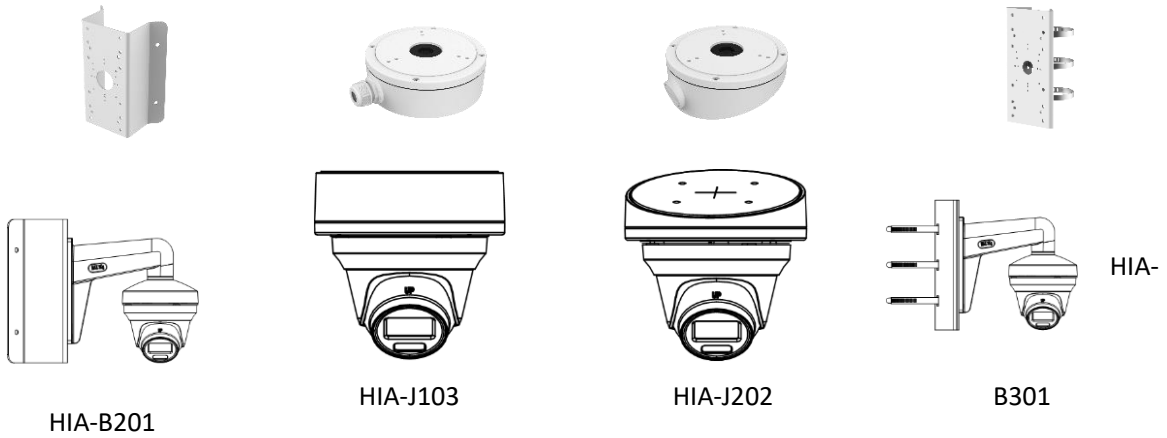

#### Key Features

- High quality imaging with 2 MP, 1920 × 1080 resolution
- 24/7 color imaging with F1.0 aperture
- 3D DNR technology delivers clean and sharp images
- 2.8 mm fixed focal lens
- Up to 40 m white light distance for bright night imaging
- One port for four switchable signals (TVI/AHD/CVI/CVBS)
- Water and dust resistant (IP66)

## ▪ Specification

<b>Camera</b>	
Image Sensor	2 MP CMOS
Signal System	PAL/NTSC
Resolution	1920 (H) × 1080 (V)
Frame Rate	TVI: 1080p@25fps/30fps CVI: 1080p@25fps/30fps AHD:1080p@25fps/30fps CVBS: PAL/NTSC
Min. Illumination	0.001 Lux @ (F1.0, AGC ON), 0 Lux with white light
Shutter Time	PAL: 1/25 s to 1/50,000 s; NTSC: 1/30 s to 1/50,000 s
Lens	2.8 mm fixed lens
Field of View	2.8 mm, horizontal FOV: 102°, vertical FOV: 54°, diagonal FOV: 121°
Lens Mount	M12
Light Alarm	Flashing Light Alarm (White Light), Solid Light Alarm (White Light)
Day & Night	Color
WDR (Wide Dynamic Range)	Digital WDR
Angle Adjustment	Pan: 0° to 360°, Tilt: 0° to 75°, Rotation: 0° to 360°
<b>Menu</b>	
White Light	Auto/Off
Image Mode	STD/HIGH-SAT/HIGHLIGHT
AGC	Yes
Day/Night Mode	Color
White Balance	Auto/Manual
AE (Auto Exposure) Mode	DWDR, BLC, HLC, Global
Noise Reduction	3D DNR/2D DNR
Language	English
Function	Brightness, Contrast, Mirror, Defective Pixel Correction, Sharpness, Anti-Banding, Smart Light
Lighting Mode	White Light
<b>Interface</b>	
Video Output	Switchable TVI/AHD/CVI/CVBS
<b>General</b>	
Operating Conditions	-40°C to 60°C (-40°F to 140°F), Humidity: 90% or less (non-condensing)
Power Supply	12 VDC ± 25% <i>*You are recommended to use one power adapter to supply the power for one camera.</i>
Consumption	Max. 4 W
Protection Level	IP66
Material	Metal
White Light Range	Up to 40 m
Dimension	Φ 127.92 mm × 100.97 mm (Φ 5.04" × 3.98")
Weight	Approx. 478.5 g (1.05 lb.)

**Order Model**

HWT-T229-M (2.8mm)

**Dimension**

▪ **Accessory**

HIA-B402-130T