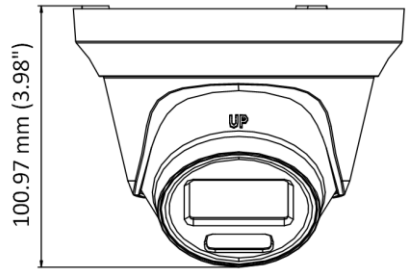

#### Key Features

- High quality imaging with 2 MP, 1920 × 1080 resolution
- 24/7 color imaging with F1.0 aperture
- 3D DNR technology delivers clean and sharp images
- 2.8 mm fixed focal lens
- Up to 40 m white light distance for bright night imaging
- One port for four switchable signals (TVI/AHD/CVI/CVBS)
- Water and dust resistant (IP66)

## ▪ Specification

<b>Camera</b>	
Image Sensor	2 MP CMOS
Signal System	PAL/NTSC
Resolution	1920 (H) × 1080 (V)
Frame Rate	TVI: 1080p@25fps/30fps CVI: 1080p@25fps/30fps AHD:1080p@25fps/30fps CVBS: PAL/NTSC
Min. Illumination	0.001 Lux @ (F1.0, AGC ON), 0 Lux with white light
Shutter Time	PAL: 1/25 s to 1/50,000 s; NTSC: 1/30 s to 1/50,000 s
Lens	2.8 mm fixed lens
Field of View	2.8 mm, horizontal FOV: 102°, vertical FOV: 54°, diagonal FOV: 121°
Lens Mount	M12
Light Alarm	Flashing Light Alarm (White Light), Solid Light Alarm (White Light)
Day & Night	Color
WDR (Wide Dynamic Range)	Digital WDR
Angle Adjustment	Pan: 0° to 360°, Tilt: 0° to 75°, Rotation: 0° to 360°
<b>Menu</b>	
White Light	Auto/Off
Image Mode	STD/HIGH-SAT/HIGHLIGHT
AGC	Yes
Day/Night Mode	Color
White Balance	Auto/Manual
AE (Auto Exposure) Mode	DWDR, BLC, HLC, Global
Noise Reduction	3D DNR/2D DNR
Language	English
Function	Brightness, Contrast, Mirror, Defective Pixel Correction, Sharpness, Anti-Banding, Smart Light
Lighting Mode	White Light
<b>Interface</b>	
Video Output	Switchable TVI/AHD/CVI/CVBS
<b>General</b>	
Operating Conditions	-40°C to 60°C (-40°F to 140°F), Humidity: 90% or less (non-condensing)
Power Supply	12 VDC ± 25% <i>*You are recommended to use one power adapter to supply the power for one camera.</i>
Consumption	Max. 4 W
Protection Level	IP66
Material	Metal
White Light Range	Up to 40 m
Dimension	Φ 127.92 mm × 100.97 mm (Φ 5.04" × 3.98")
Weight	Approx. 478.5 g (1.05 lb.)

**Order Model**

HWT-T229-M (2.8mm)

**Dimension**

▪ **Accessory**

HIA-B402-130T