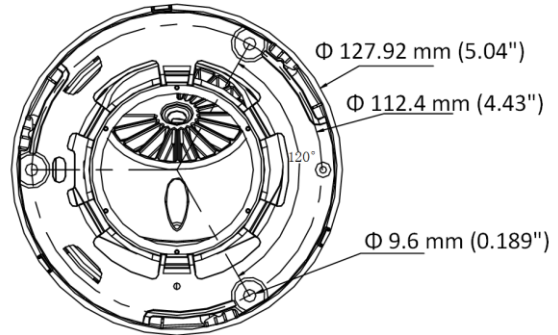

#### Key Features

- High quality imaging with 2 MP, 1920 × 1080 resolution
- 24/7 color imaging with F1.0 aperture
- 3D DNR technology delivers clean and sharp images
- 2.8 mm fixed focal lens
- Up to 40 m white light distance for bright night imaging
- One port for four switchable signals (TVI/AHD/CVI/CVBS)
- Water and dust resistant (IP66)

## ▪ Specification

<b>Camera</b>	
Image Sensor	2 MP CMOS
Signal System	PAL/NTSC
Resolution	1920 (H) × 1080 (V)
Frame Rate	TVI: 1080p@25fps/30fps CVI: 1080p@25fps/30fps AHD:1080p@25fps/30fps CVBS: PAL/NTSC
Min. Illumination	0.001 Lux @ (F1.0, AGC ON), 0 Lux with white light
Shutter Time	PAL: 1/25 s to 1/50,000 s; NTSC: 1/30 s to 1/50,000 s
Lens	2.8 mm fixed lens
Field of View	2.8 mm, horizontal FOV: 102°, vertical FOV: 54°, diagonal FOV: 121°
Lens Mount	M12
Light Alarm	Flashing Light Alarm (White Light), Solid Light Alarm (White Light)
Day & Night	Color
WDR (Wide Dynamic Range)	Digital WDR
Angle Adjustment	Pan: 0° to 360°, Tilt: 0° to 75°, Rotation: 0° to 360°
<b>Menu</b>	
White Light	Auto/Off
Image Mode	STD/HIGH-SAT/HIGHLIGHT
AGC	Yes
Day/Night Mode	Color
White Balance	Auto/Manual
AE (Auto Exposure) Mode	DWDR, BLC, HLC, Global
Noise Reduction	3D DNR/2D DNR
Language	English
Function	Brightness, Contrast, Mirror, Defective Pixel Correction, Sharpness, Anti-Banding, Smart Light
Lighting Mode	White Light
<b>Interface</b>	
Video Output	Switchable TVI/AHD/CVI/CVBS
<b>General</b>	
Operating Conditions	-40°C to 60°C (-40°F to 140°F), Humidity: 90% or less (non-condensing)
Power Supply	12 VDC ± 25% <i>*You are recommended to use one power adapter to supply the power for one camera.</i>
Consumption	Max. 4 W
Protection Level	IP66
Material	Metal
White Light Range	Up to 40 m
Dimension	Φ 127.92 mm × 100.97 mm (Φ 5.04" × 3.98")
Weight	Approx. 478.5 g (1.05 lb.)

**Order Model**

HWT-T229-M (2.8mm)

**Dimension**

▪ **Accessory**

HIA-B402-130T