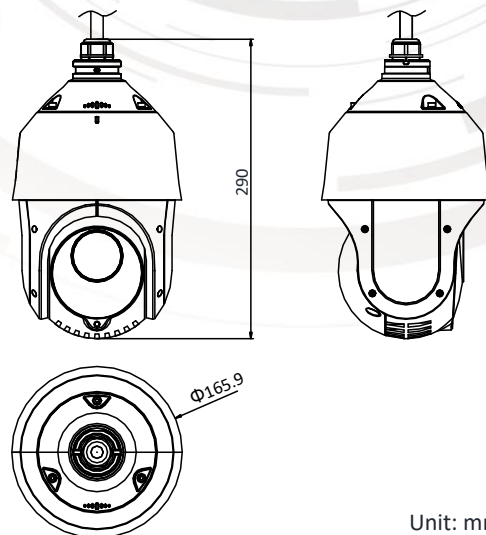

Dimensions

Unit: mm

Available Model

- HWP-N4225IH-DE