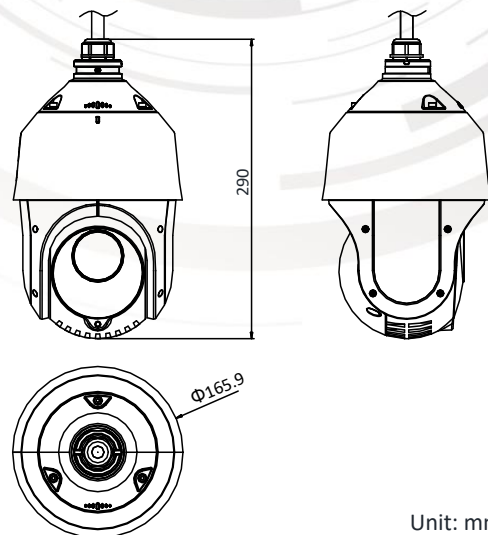

Dimensions