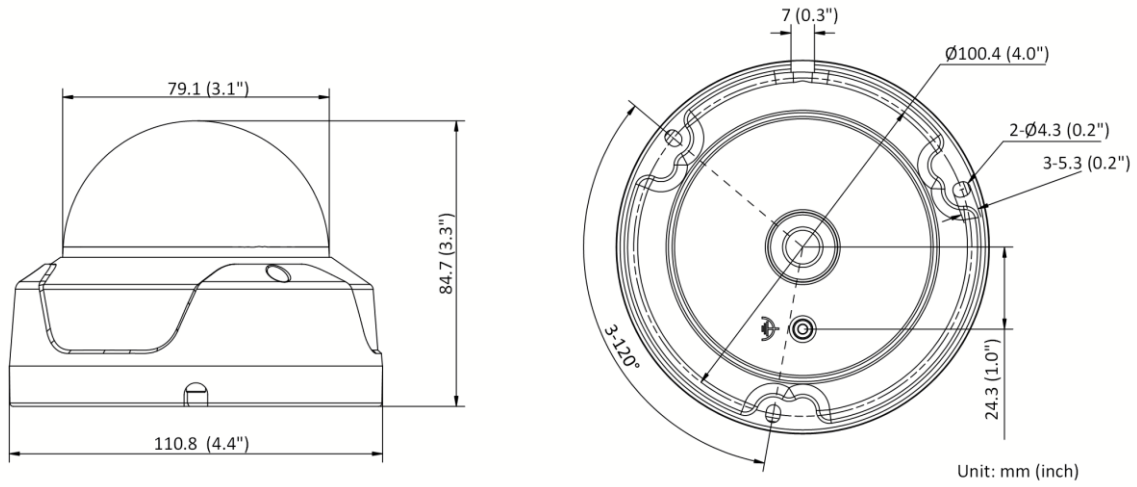

▪ **Dimension**

▪ **Accessory**

▪ **Optional**

DS-1280ZJ-DM18 Junction Box	DS-1275ZJ-SUS Vertical Pole Mount	DS-1250ZJ Rain Shade	DS-1272ZJ-110 Wall Mount	DS-1276ZJ-SUS Corner Mount
DS-1271ZJ-110 Pendant Mount	DS-1259ZJ Inclined Ceiling Mount	DS-1272ZJ-110B Wall Mount