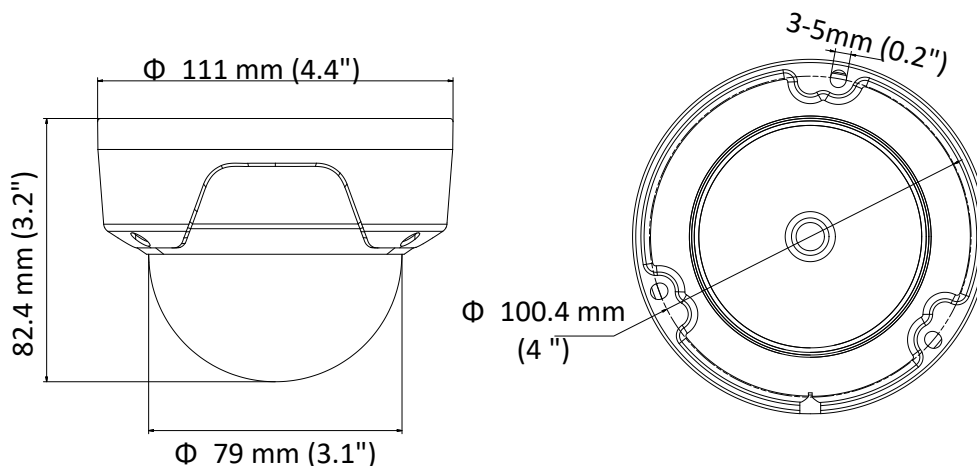

Simultaneous Live View	Up to 6 channels
User/Host	Up to 32 users 3 levels: Administrator, Operator and User
Client	iVMS-4200, Hik-Connect, iVMS-5200
Web Browser	IE8+, Chrome 31.0-44, Firefox 30.0-51, Safari 8.0+
Interface	
Communication Interface	1 RJ45 10M/100M self-adaptive Ethernet port
Reset Button	Yes
General	
Operating Conditions	-30 °C to 50 °C (-22 °F to 122 °F), humidity: 95% or less (non-condensing)
Power Supply	12 VDC ± 25%, 5.5 mm coaxial power plug PoE (802.3af, class 3)
Power Consumption and Current	12 VDC, 0.5 A, Max: 5.5 W PoE: (802.3af, 36 V to 57 V), 0.2 A to 0.1 A, Max: 7 W
Ingress Protection	IP67, IK10
Material	Without –M model: Bubble: plastic, front cover: plastic, bottom base: metal –M model: Bubble: plastic, front cover: metal, bottom base: metal
Dimensions	Camera: Ø 111 mm × 82.4 mm (Ø 4.4" × 3.2") With package: 134 mm × 134 mm × 108 mm (5.3" × 5.3" × 4.3")
Weight	Without –M model: Camera: approx. 410 g (0.9 lb.) With package: approx. 610 g (1.3 lb.) –M model: Camera: approx. 455 g (1 lb.) With package: approx. 655 g (1.4 lb.)

Available Models

HWI-D140H (2.8/4 mm), HWI-D140H-M (2.8/4 mm)

Dimension

Accessory

DS-1259ZJ
Inclined Ceiling
Mount

DS-1271ZJ-110
Pendant Mount

DS-1272ZJ-110
Wall Mount

DS-1272ZJ-110B
Wall Mount