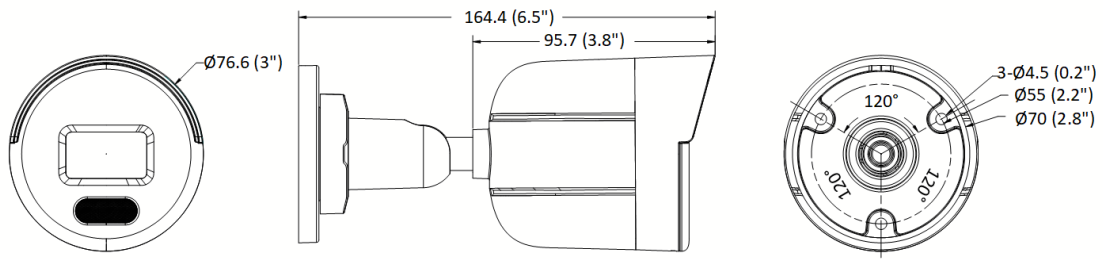

▪ **Dimension**

Unit: mm (inch)

▪ **Accessory**

▪ **Optional**

DS-1280ZJ-XS
Junction Box