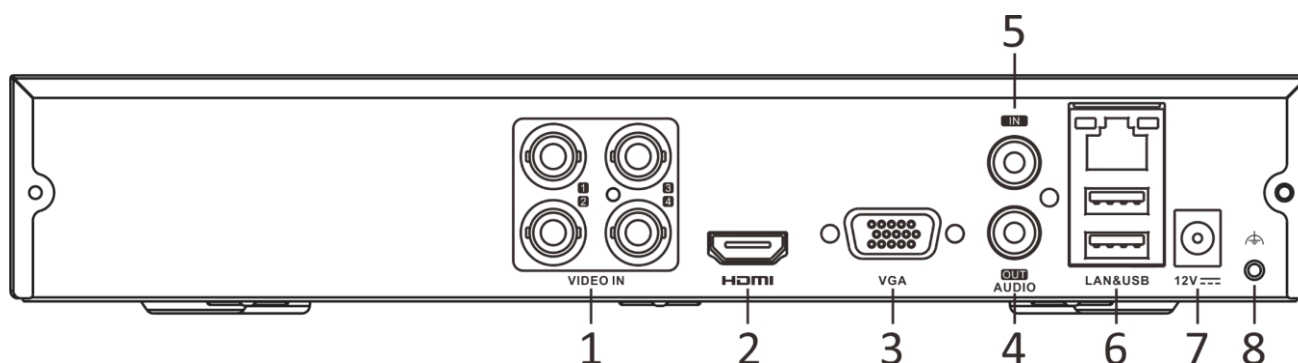

Note:

Enhanced IP mode might be conflicted with smart events (motion detection 2.0) or other functions, please refer to the user manual for details.

Physical Interface

No.	Description	No.	Description
1	Video and coaxial audio in	5	AUDIO IN, RCA connector
2	HDMI interface	6	LAN network interface and USB interface
3	VGA interface	7	12 VDC power input
4	AUDIO OUT, RCA connector	8	GND