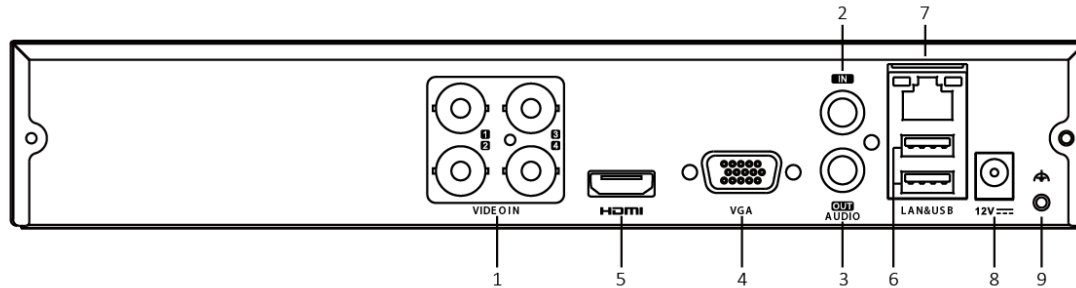

Physical Interface

Index	Description	Index	Description
1	Video and Audio in	6	USB Interface
2	AUDIO IN	7	Network Interface
3	AUDIO OUT	8	Power Supply
4	VGA	9	GND
5	HDMI