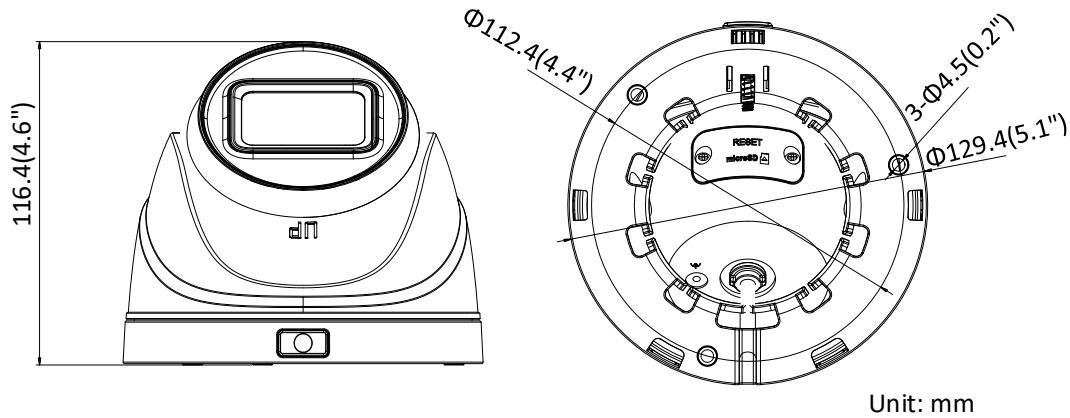

Available Model

HWI-T641H-Z(2.8 to 12 mm)

Dimensions

Accessories

Distributed by

HIKVISION®
HiWatch Series

Headquarters
No.555 Qianmo Road, Binjiang District,
Hangzhou 310051, China
T +86-571-8807-5998
overseasbusiness@hikvision.com

Hikvision USA
T +1-909-895-0400
sales.usa@hikvision.com

Hikvision Italy
T +39-0438-6902
info.it@hikvision.com

Hikvision Singapore
T +65-6684-4718
sg@hikvision.com

Hikvision Africa
T +27 (10) 0351172
sale.africa@hikvision.com

Hikvision Europe
T +31-23-55-42-770
info.eu@hikvision.com

Hikvision France
T +33(0)1-85-330-450
info.fr@hikvision.com

Hikvision Oceania
T +61-2-8599-4233
salesau@hikvision.com

Hikvision Hong Kong
T +852-2151-1761

Hikvision Middle East
T +971-4-8816086
salesme@hikvision.com

Hikvision Spain
T +34-91-737-16-55
info.es@hikvision.com

Hikvision Canada
T +1-909-895-0400
sales.usa@hikvision.com

Hikvision Russia
T +7-495-669-67-99
sateru@hikvision.com

Hikvision Poland
T +48-22-460-01-50
poland@hikvision.com

Hikvision Korea
T +82-31-731-8841
sales.korea@hikvision.com

Hikvision India
T +91-22-28469900
sales@pramahikvision.com

Hikvision UK
T +01628-902140
support.uk@hikvision.com

Hikvision Brazil
T +55 11 3318-0050
Latam.support@hikvision.com