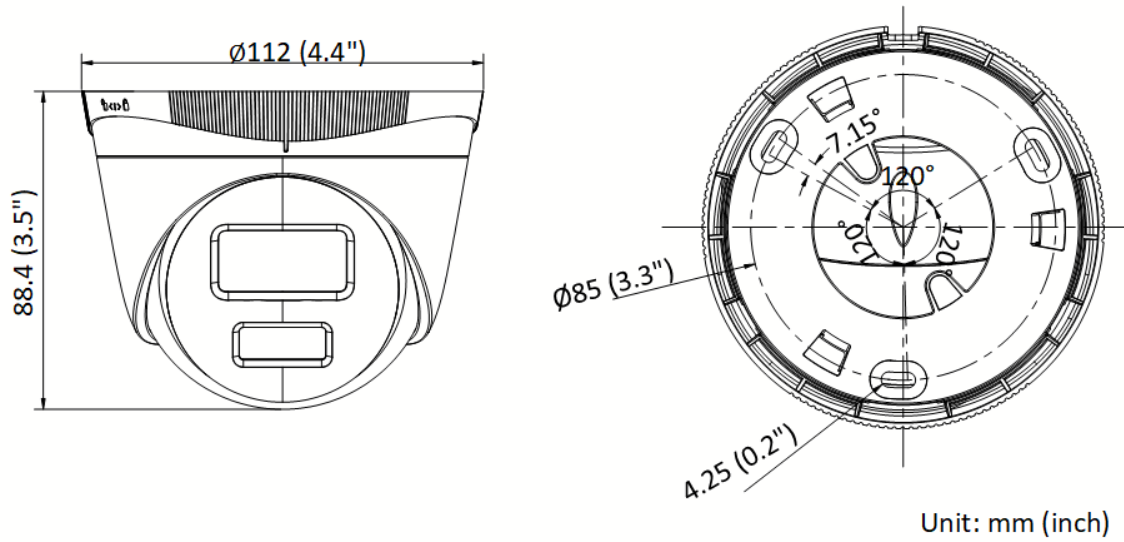

▪ **Dimension**

▪ **Accessory**

▪ **Optional**

DS-1272ZJ-110-TRS Wall Mount	DS-1280ZJ-S Junction Box	DS-1281ZJ-S Inclined Ceiling Mount	DS-1276ZJ-SUS Corner Mount	DS-1275ZJ-SUS Vertical Pole Mount