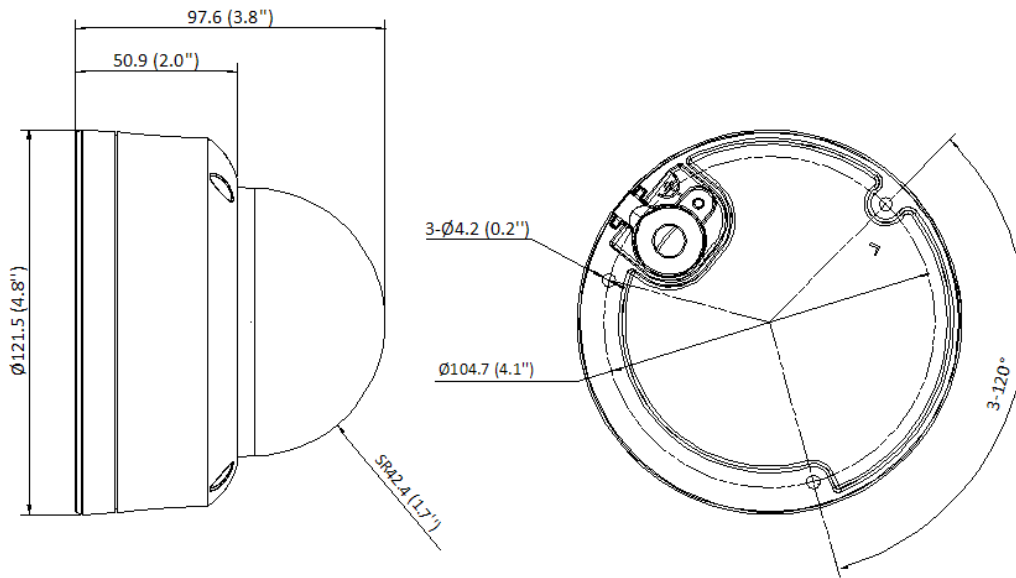

## ▪ Specification

Camera	
Image Sensor	1/2.8" Progressive Scan CMOS
Max. Resolution	2560 × 1440
Min. Illumination	Color: 0.001 Lux @ (F1.0, AGC ON), 0 Lux with light
Shutter Time	1/3 s to 1/100,000 s
Day & Night	24/7 color imaging
Angle Adjustment	Pan: 0° to 355°, tilt: 0° to 75°, rotate: 0° to 355°
Lens	
Lens Type	Fixed focal lens, 2.8 and 4 mm optional
Focal Length & FOV	2.8 mm, horizontal FOV 96°, vertical FOV 52°, diagonal FOV 113° 4 mm, horizontal FOV 76°, vertical FOV 41°, diagonal FOV 89°
Lens Mount	M12
Iris Type	Fixed
Aperture	F1.0
Depth of Field	2.8 mm: 2 m to ∞ 4 mm: 2.7 m to ∞
DORI	
DORI	2.8 mm, D: 64 m, O: 25 m, R: 13 m, I: 6 m 4 mm, D: 77 m, O: 30 m, R: 15 m, I: 7 m
Illuminator	
Supplement Light Type	White Light
Supplement Light Range	Up to 30 m
Smart Supplement Light	Yes
Video	
Main Stream	50 Hz: 20 fps (2560 × 1440) 25 fps (1920 × 1080, 1280 × 720) 60 Hz: 20 fps (2560 × 1440) 30 fps (1920 × 1080, 1280 × 720)
Sub-Stream	50 Hz: 25 fps (1280 × 720, 640 × 480, 640 × 360) 60 Hz: 30 fps (1280 × 720, 640 × 480, 640 × 360)
Video Compression	Main stream: H.265+/H.265/H.264+/H.264, Sub-stream: H.265/H.264/MJPEG
Video Bit Rate	32 Kbps to 8 Mbps
H.264 Type	Baseline Profile, Main Profile, High Profile
H.265 Type	Main Profile
Bit Rate Control	CBR, VBR
Region of Interest (ROI)	1 fixed region(s) for main stream

Environment	CE-RoHS: 2011/65/EU, WEEE: 2012/19/EU, Reach: Regulation (EC) No 1907/2006
Protection	IP67: IEC 60529-2013, IK08: IEC 62262:2002

▪ **Available Model**

HWI-D149H (2.8/4 mm)

▪ **Dimension**

Unit: mm (inch)