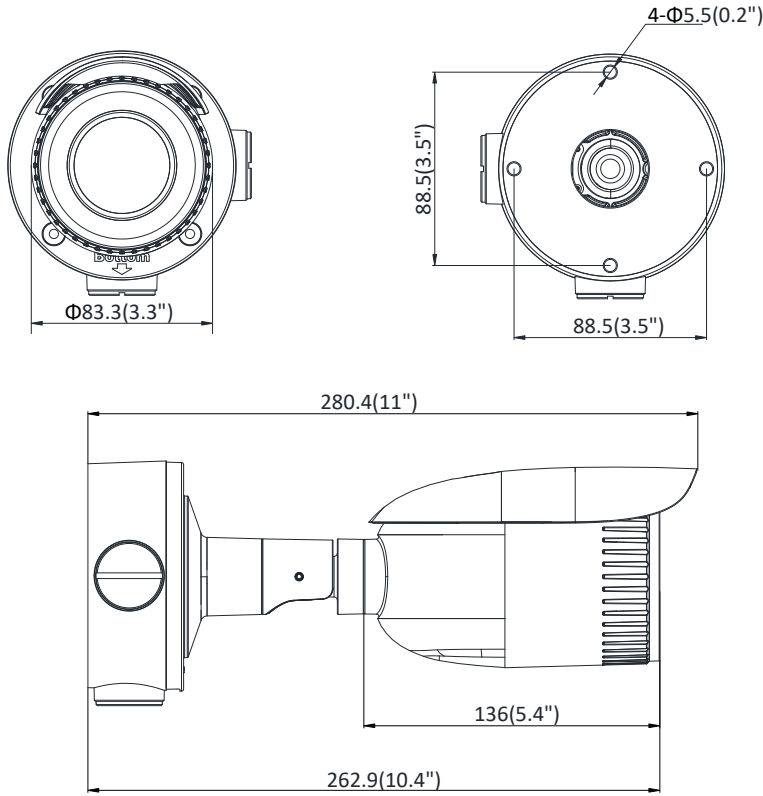

General Function	One-key reset, anti-flicker, heartbeat, mirror, password protection, privacy mask, watermark
Firmware Version	5.5.82
API	ONVIF (PROFILE S, PROFILE G), ISAPI
Simultaneous Live View	Up to 6 channels
User/Host	Up to 32 users 3 levels: Administrator, Operator and User
Client	iVMS-4200, iVMS-4500, iVMS-5200, Hik-Connect
Web Browser	IE8+, Chrome 31.0-44, Firefox 30.0-51, Safari 8.0+
Interface	
Audio	Built-in mic
Communication Interface	1 RJ45 10M/100M self-adaptive Ethernet port
Video Output (Without -Z)	1Vp-p composite output (75 Ω/BNC)
On-board storage	Built-in micro SD/SDHC/SDXC slot, up to 128 GB
Reset Button	Yes
Audio	
Environment Noise Filtering	Yes
Audio Sampling Rate	8 kHz/16 kHz/32 kHz/44.1 kHz/48 kHz
Audio Compression	G.711/G.722.1/G.726/MP2L2/PCM
Audio Bit Rate	64 Kbps (G.711)/16 Kbps (G.722.1)/16 Kbps (G.726)/32 to 192 Kbps (MP2L2)
General	
Operating Conditions	-30 °C to 60 °C (-22 °F to 140 °F), humidity: 95% or less (non-condensing)
Power Supply	12 VDC ± 25%, 5.5 mm coaxial power plug PoE (802.3af, class 3)
Power Consumption and Current	-Z model: 12 VDC, 0.9 A, max. 11 W; PoE: (802.3af, 36 V to 57 V), 0.4 A to 0.2 A, max. 12.9 W Without -Z model: 12 VDC, 0.6 A, max. 7 W; PoE:(802.3af, 36 V to 57 V), 0.3 A to 0.1 A, max. 9 W
Protection Level	IP66
Material	Front & Back cover: metal
Dimensions	Camera: Φ 105 mm × 244.4 mm (4.1" × 9.6") With package: 315 mm × 137 mm × 141 mm (12.4" × 5.4" × 5.6")
Weight	Camera: Approx. 700 g (1.5 lb.) With package: Approx. 1100 g (2.4 lb.)

Available Model

HWI-B621H-V (2.8 mm to 8 mm),
HWI-B621H-Z (2.8 mm to 8 mm)

Dimension

Unit: mm(inch)

Accessory

Headquarters

No.555 Qianmo Road, Binjiang District,
Hangzhou 310051, China
T +86-571-8807-5998
overseasbusiness@hikvision.com