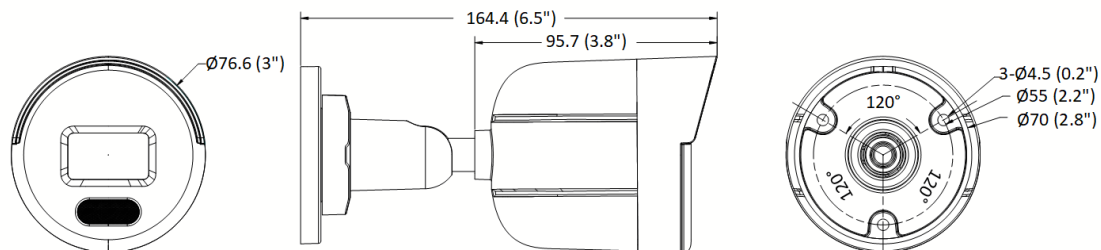

Image Enhancement	BLC, 3D DNR
Interface	
Ethernet Interface	1 RJ45 10 M/100 M self-adaptive Ethernet port
Event	
Basic Event	Motion detection, video tampering alarm, exception
General	
Power	12 VDC $\pm$ 25%, 0.4 A, max. 5 W, $\varnothing$5.5 mm coaxial power plug PoE: (802.3af, Class 3, 36 V to 57 V), 0.15 A to 0.2 A, max. 6.5 W
Linkage Method	Upload to FTP, notify surveillance center, send email, trigger capture
Camera Material	Aluminum alloy body
Camera Dimension	$\varnothing$76.6 mm $\times$ 164.4 mm ($\varnothing$3" $\times$ 6.5")
Package Dimension	234 mm $\times$ 120 mm $\times$ 117 mm (9.2" $\times$ 4.7" $\times$ 4.6")
Camera Weight	Approx. 400 g (0.9 lb.)
With Package Weight	Approx. 670 g (1.5 lb.)
Storage Conditions	-30 °C to 60 °C (-22 °F to 140 °F). Humidity: 95% or less (non-condensing)
Startup and Operating Conditions	-30 °C to 60 °C (-22 °F to 140 °F). Humidity: 95% or less (non-condensing)
Web Client Language	English, Ukrainian
General Function	Anti-flicker, heartbeat, mirror, password protection, privacy mask, watermark, IP address filter
Approval	
EMC	CE-EMC (EN 55032: 2015, EN 61000-3-2: 2019, EN 61000-3-3:2013+A1:2019, EN 50130-4: 2011 +A1: 2014)
Safety	CE-LVD (EN 62368-1:2014/A11:2017)
Environment	CE-RoHS (2011/65/EU); WEEE (2012/19/EU); Reach (Regulation (EC) No 1907/2006)
Protection	IP67 (IEC 60529-2013)

▪ Available Model

HWI-B129H (2.8/4 mm)

▪ Dimension

Unit: mm (inch)