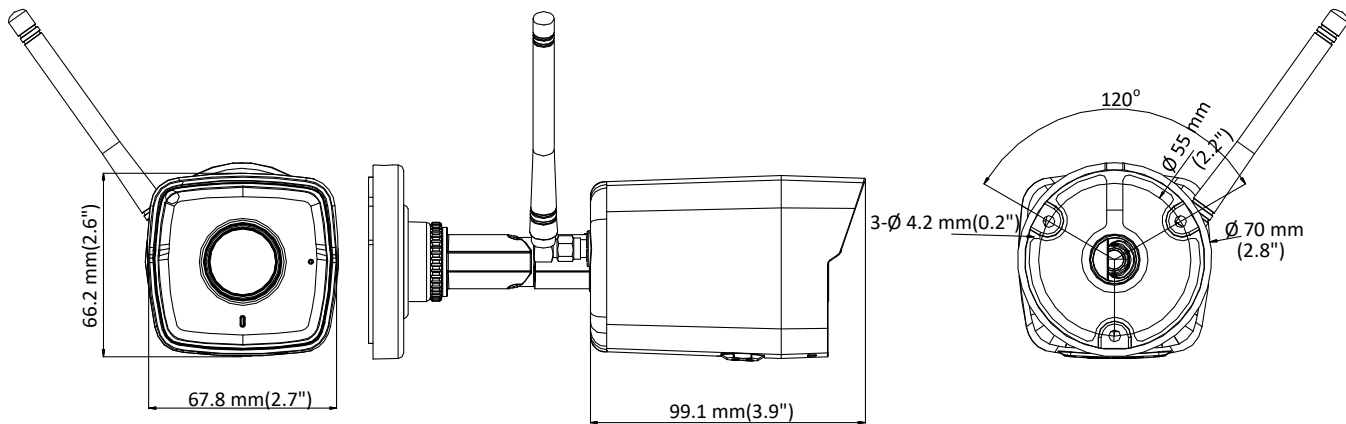

HIKVISION®

HiWatch Series

HWI-B120-D/W

2 MP IR Fixed Bullet Wi-Fi Network Camera

Key Features

- 1/2.8" progressive scan CMOS
- 1920 × 1080@30fps
- 2.8 mm fixed lens
- Color: 0.01 Lux @ (F1.2, AGC ON), 0.028 Lux @ (F2.0, AGC ON)
- 3D DNR
- Up to 30 m IR range
- Built-in Wi-Fi
- Mobile monitoring via Hik-Connect
- IP66

General Function	Anti-flicker, heartbeat, mirror, password protection, privacy mask, watermark
Firmware Version	V5.5.71
API	ISAPI
Simultaneous Live View	Up to 6 channels
User/Host	Up to 32 users 3 levels: Administrator, Operator and User
Client	iVMS-4200, iVMS-4500, iVMS-5200, Hik-connect
Web Browser	IE8+, Chrome 31.0-44, Firefox 30.0-51, Safari 8.0+
Interface	
Communication Interface	1 RJ45 10M/100M self-adaptive Ethernet port
Audio	1 Built-in mic, mono sound
Wi-Fi	
Wireless Standards	IEEE 802.11b/g/n
Frequency Range	2.4 GHz to 2.4835 GHz
Channel Bandwidth	20 MHz/40 MHz
Protocols	802.11b: CCK, DQPSK, DBPSK 802.11g/n: 64-QAM, 16-QAM, QPSK, BPSK
Security	64/128-bit WEP, WPA/WPA2, WPA-PSK/WPA2-PSK
Transfer Rates	11b: 11 Mbps, 11g: 54 Mbps, 11n: up to 150 Mbps
Wireless Range	Up to 50 m (The performance varies based on actual environment)
Audio	
Environment Noise Filtering	Yes
Audio Sampling Rate	8 kHz/16 kHz
General	
Operating Conditions	-30 °C to +60 °C (-22°F to +140 °F), Humidity 95% or less (non-condensing)
Power Supply	12 VDC ± 25%, 5.5 mm coaxial power plug
Power Consumption and Current	12 VDC, 0.4 A, max. 5 W
Ingress Protection	IP66
Material	Front cover: metal, back cover: plastic
Dimensions	Camera: 99 mm × 68 mm × 66 mm (3.9" × 2.7" × 2.6") With package: 172 mm × 110 mm × 99 mm (6.8" × 4.3" × 3.9")
Weight	Camera: 272 g (0.6 lb.) With package: 517 g (1.1 lb.)

Available Model

HWI-B120-D/W (2.8mm)

Dimension

Accessory

DS-1280ZJ-XS
Junction Box

Distributed by

HIKVISION®
HiWatch Series

Headquarters