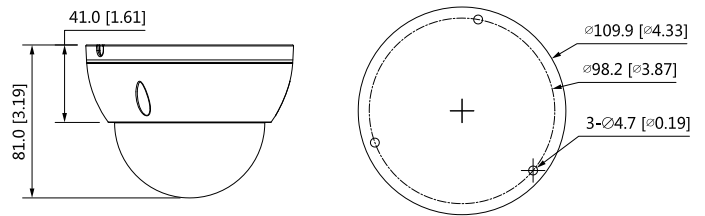

Environment

Operating Temperature	-40°C to +60°C (-40°F to +140°F)
Operating Humidity	≤95%
Storage Temperature	-40°C to +60°C (-40°F to +140°F)
Storage Humidity	≤95%
Protection Grade	IP67, IK10

Structure

Casing	Metal
Dimensions	81 mm × Φ109.9 mm (3.19" × Φ4.33")
Net Weight	0.350 kg (0.77 lb)
Gross Weight	0.491 kg (1.08 lb)

Ordering Information

Type	Part Number	Description
4MP Camera	DH-IPC-HDBW2431EP-S-S2	4MP IR Mini Dome Network Camera,PAL
	DH-IPC-HDBW2431EN-S-S2	4MP IR Mini Dome Network Camera,NTSC
Accessories (optional)	PFA136	Junction Box
	PFA200W	Rain Shade
	PFB203W	Wall Mount
	PFA152-E	Pole Mount
	PFA106	Mount Adapter
	PFB220C	Ceiling Mount
	PFM321D	DC12V1A Power Adapter
	LR1002-1ET/1EC	Single-port Long Reach Ethernet Over Coax Extender
	PFM900-E	Integrated Mount Tester
	PFM114	TLC SD Card

Junction Mount	Wall Mount	Wall Mount	Pole Mount
PFA136	PFA136+PFA200W	PFB203W	PFB203W+PFA152-E
Ceiling Mount			
PFA106+PFB220C			

Dimensions (mm[inch])

Accessories

Optional: