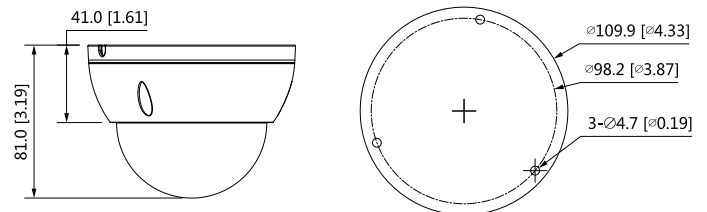

Storage Conditions	-40°C to +60°C (-40°F to +140°F)
Protection Grade	IP67, IK10
Structure	
Casing	Metal
Dimensions	81 mm × Φ109.9 mm (3.19" × Φ4.33")
Net Weight	0.350 kg (0.77 lb)
Gross Weight	0.481 kg (1.06 lb)

Ordering Information		
Type	Part Number	Description
2MP Camera	DH-IPC-HDBW2230EP-S-S2	2MP IR Mini Dome Network Camera, PAL
	DH-IPC-HDBW2230EN-S-S2	2MP IR Mini Dome Network Camera, NTSC
Accessories (optional)	PFA136	Junction Box
	PFA200W	Rain Shade
	PFB203W	Wall Mount
	PFA152-E	Pole Mount
	PFA106	Mount Adapter
	PFB220C	Celling Mount
	PFM321D	DC12V1A Power Adapter
	LR1002-1ET/1EC	Single-port Long Reach Ethernet over Coax Extender
	PFM900-E	Integrated Mount Tester
	PFM114	TLC SD Card

Junction Mount	Wall Mount	Wall Mount	Pole Mount
PFA136	PFA136+PFA200W	PFB203W	PFB203W+PFA152-E
Ceiling Mount			
PFA106+PFB220C			

Dimensions (mm[inch])

Accessories

Optional: