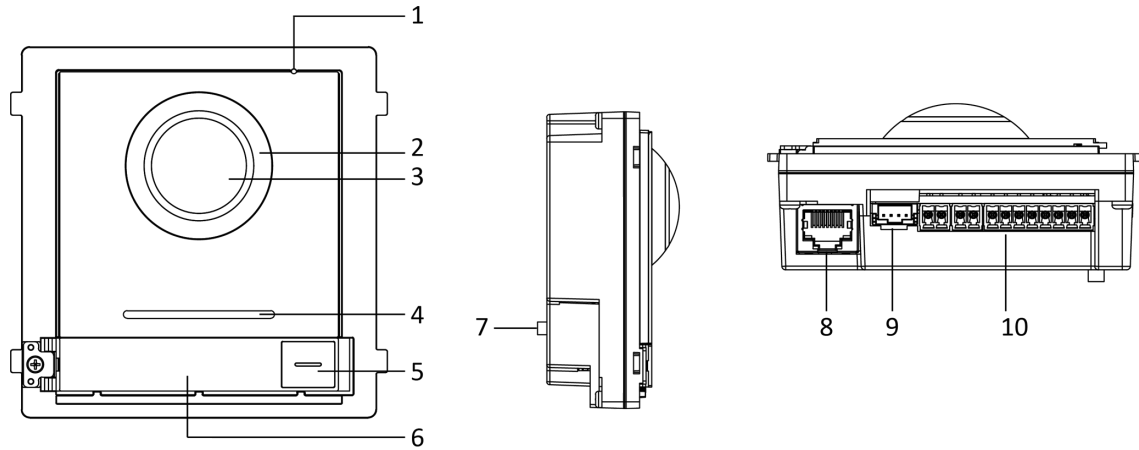

Model		DS-KD8003-IME1
	Resolution	Main Stream: 1920 × 1080 Sub Stream: 720 × 480
	BLC	Supported
	DNR	Supported
	WDR	Supported
	Anti-flicker	50 Hz, 60 Hz
	Field of view	Horizontal : 180° Vertical : 96°
Audio parameters	Audio input	Built-in omnidirectional microphone
	Audio output	Built-in omnidirectional (more than 85 dB within 20 cm)
	Audio compression standard	G.711 U
	Audio compression rate	64 Kbps
	Audio quality	Noise suppression and echo cancellation
Light supplement	Light supplement mode	IR supplement
Network parameters	Ethernet	10/100 Mbps self-adaptive Ethernet
	Network protocol	TCP/IP, RTSP
Alarm parameters	Tampering alarm	1
Interfaces	Module-connecting	1
	I/O input	4
	Debug	1
	Relay	2 (30 V, 1 A)
General	Physical button	1
	Power supply	12 VDC/PoE (IEEE 802.3af)
	Power consumption	≤10 W
	Working temperature	- 40 °C to 60 °C (- 40 °F to 140 °F)
	Working humidity	10% to 95%
	IP protection level	IP65
	Installation	Flush mounting, surface mounting
Dimensions (W × H × D)	98 mm × 99.8 mm × 43.9 mm (3.86" × 3.93" × 1.73")	

Typical Application

Physical Interface

Indoor Station

No.	Description	No.	Description
1	Screen	5	TF Card Slot
2	Microphone	6	Alarm Terminal
3	Network Interface	7	Reserved
4	Loudspeaker	8	Power Terminal

Door Station