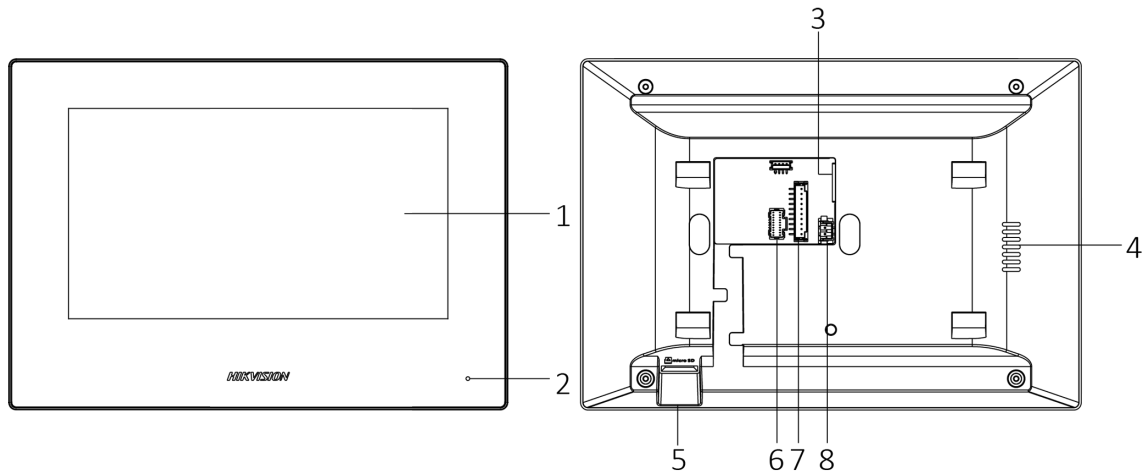

Physical Interface

Indoor Station