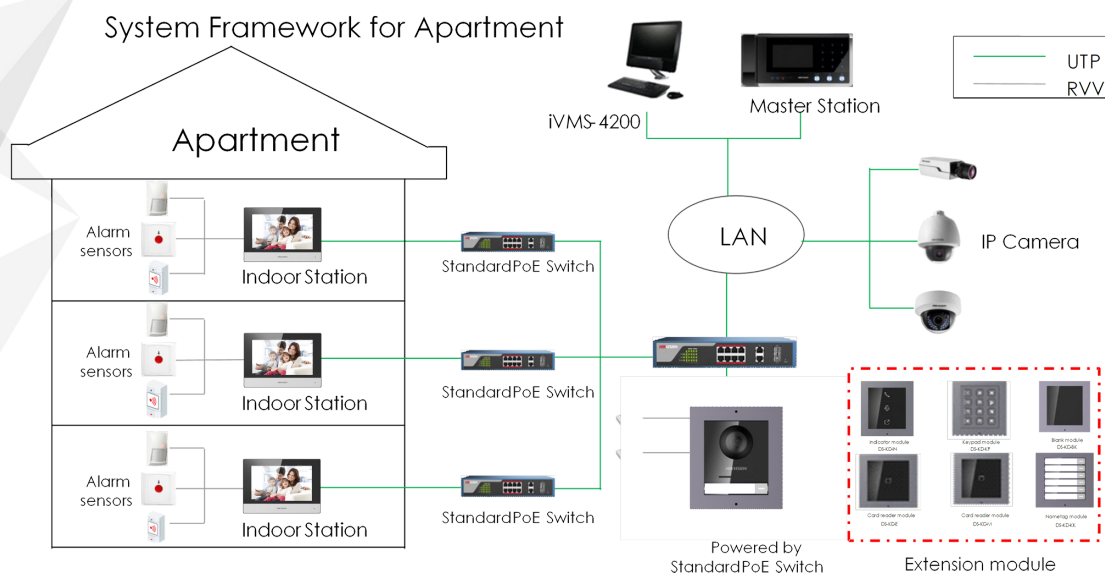

DS-KH6320-WTE1

Video Intercom Indoor Station with 7-Inch Touch Screen

Key Feature

- UI V2.0: User friendly design
- 7-inch colorful touch screen with resolution 1024 × 600
- Standard PoE
- Stores messages and captured pictures in the TF card
- Remote unlocking via the client software or the mobile client
- Views live videos of door stations and linked cameras
- Supports wireless network

Typical Application

Specification

Model		DS-KH6320-WTE1
System	Memory	128 MB
	Flash	32 MB
	Operation system	Embedded Linux operation system
Display	Display screen	7-inch colorful TFT LCD
	Display resolution	1024 × 600
	Operation method	Capacitive touch screen
Audio	Audio input	Built-in omnidirectional microphone
	Audio output	Built-in loudspeaker
	Audio compression standard	G.711 U
	Audio compression rate	64 Kbps
	Audio quality	Noise suppression and echo cancellation
Network	Wired network	10/100 Mbps self-adaptive network
	Wireless network	Wi-Fi 802.11b/g/n
	Network protocol	TCP/IP、SIP、RTSP
	Network interface	1 RJ-45 10/100 Mbps self-adaptive
	Alarm input	8-ch alarm inputs
	Relay output	2
	TF card	Max to 32 G, SD 2.0 or lower version
	RS-485	1
General	Power supply	IEEE802.3af, standard PoE
		12 VDC/1 A
	Power consumption	≤ 6 W
	Working temperature	-10 °C to 55 °C (14 °F to 131 °F)
	Working humidity	10% to 90%
Dimensions (W × H × D)		200 mm × 140 mm × 15.1 mm (7.9" × 5.5" × 0.6")