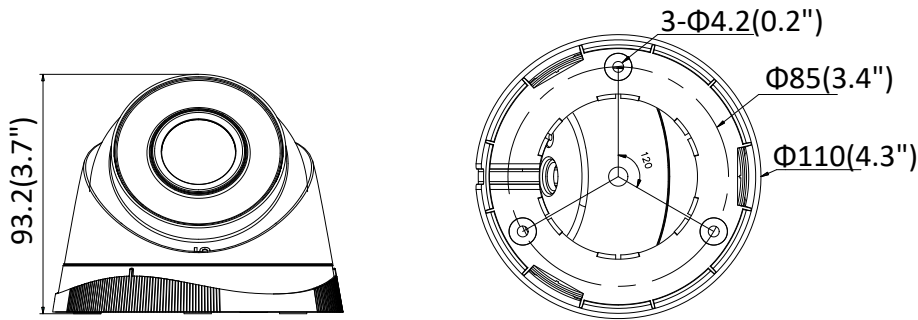

| | |
|-------------------------------|---|
| Simultaneous Live View | Up to 6 channels |
| User/Host | Up to 32 users 3 levels: Administrator, Operator and User |
| Client | iVMS-4200, Hik-Connect, iVMS-5200 |
| Web Browser | IE8+, Chrome 31.0-44, Firefox 30.0-51, Safari 8.0+ |
| Interface | |
| Communication Interface | 1 RJ45 10M/100M self-adaptive Ethernet port |
| General | |
| Operating Conditions | -30 °C to 50 °C (-22 °F to 122 °F), humidity: 95% or less (non-condensing) |
| Power Supply | 12 VDC ± 25%, 5.5 mm coaxial power plug PoE (802.3af, class 3) |
| Power Consumption and Current | 12 VDC, 0.5 A, max: 5 W PoE: (802.3af, 36 V to 57 V), 0.2 A to 0.1 A, max: 6.5 W |
| Ingress Protection | IP67 |
| Material | Metal & Plastic |
| Dimensions | Camera: Ø 110 mm × 93.2 mm (Ø 4.3" × 3.7") With package: 150 mm × 150 mm × 141 mm (5.9" × 5.9" × 5.6") |
| Weight | Camera: approx. 350 g (0.77 lb.) With package: approx. 610 g (1.3 lb.) |

Available Models

HWI-T240H (2.8 mm), HWI-T240H (4 mm)

Dimension

Accessory

DS-1272ZJ-110-TRS
Wall Mounting Bracket

DS-1275ZJ-SUS
Vertical Pole Mounting Bracket

DS-1280ZJ-S
Inclined Base Mounting Bracket

DS-1276ZJ-SUS
Corner Mounting Bracket