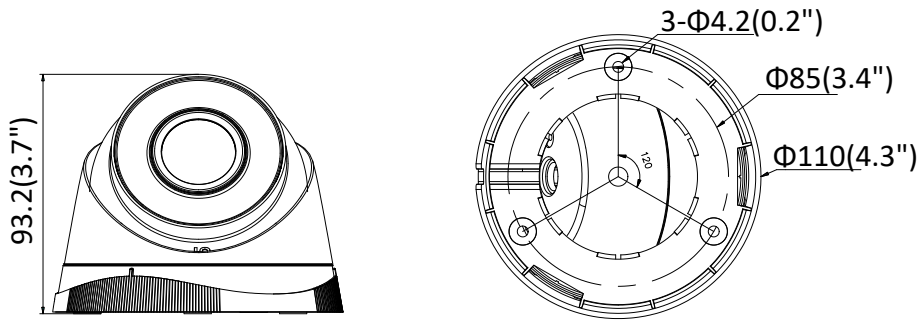

Dimension

Accessory

Distributed by