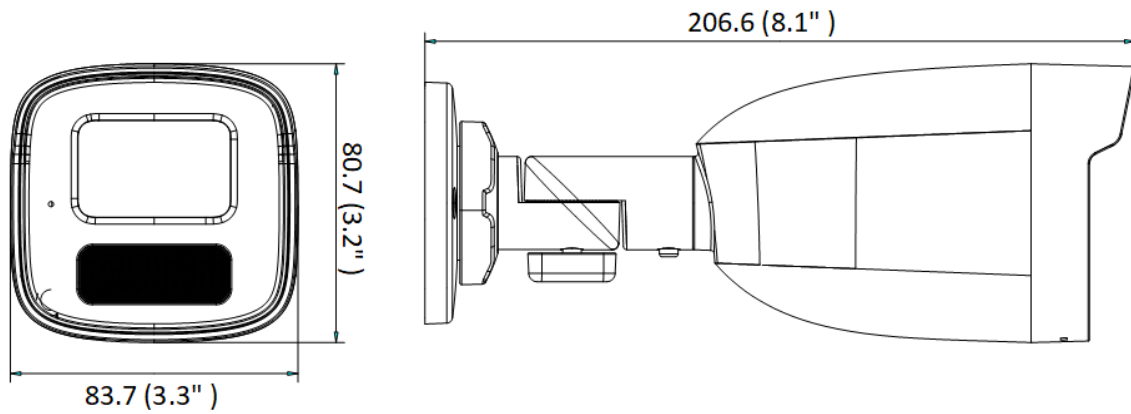

▪ **Dimension**

Unit: mm (inch)

▪ **Accessory**

▪ **Optional**